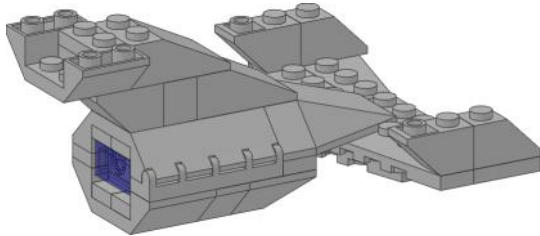

8

1

2

3

4

5

6

7

8

9

10

These instructions are an original creation by True Dimensions.

The model they depict is an original interpretation of the Galaxy Class Explorer,
as seen in Star Trek - The Next Generation.

These instructions and the model they depict are in no way sponsored, endorsed
or authorized by either The LEGO Group or Paramount Pictures.